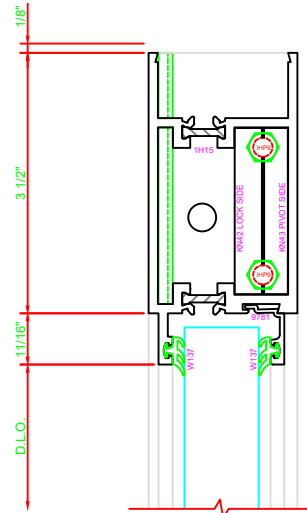

300	STILE
	S/A D302 FOR OFFSET PIVOTS

ERASE NOTE
BUTT HINGES CAN NOT BE USED WITH THERMASTILE DOORS

301	STILE
	S/A D302 FOR OFFSET PIVOTS

ERASE NOTE
BUTT HINGES CAN NOT BE USED WITH THERMASTILE DOORS

100	TOP RAIL
	S/A D302

ERASE NOTE
TOP RAIL FOR SURFACE CLOSERS OR DORMA TYPE C.O.C., NOT LCN C.O.C.

200	BOTTOM RAIL
	S/A D302