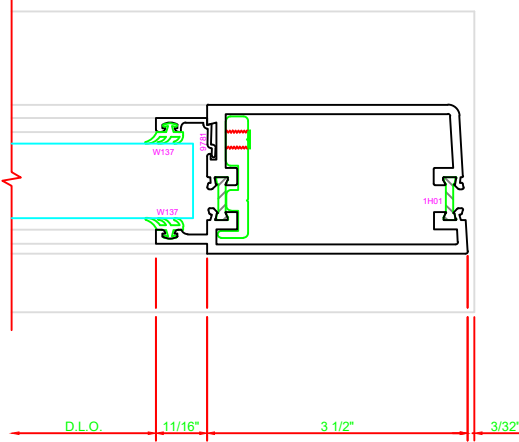

300	STILE
	S/A D302 FOR OFFSET PIVOTS

ERASE NOTE
BUTT HINGES CAN NOT BE USED WITH THERMASTILE DOORS

301	STILE
	S/A D302 FOR OFFSET PIVOTS

ERASE NOTE
BUTT HINGES CAN NOT BE USED WITH THERMASTILE DOORS

100	TOP RAIL
	S/A D302

ERASE NOTE
TOP RAIL FOR SURFACE CLOSERS OR DORMA TYPE C.O.C., NOT LCN C.O.C.

200	BOTTOM RAIL
	S/A D302