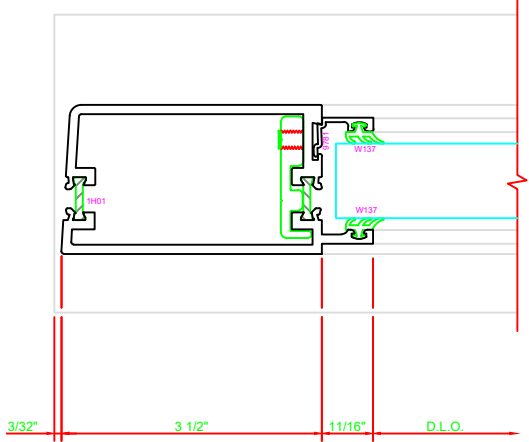

300	STILE
	S/A D302 FOR OFFSET PIVOTS

ERASE NOTE
BUTT HINGES CAN NOT BE USED WITH THERMASTILE DOORS

301	STILE
	S/A D302 FOR OFFSET PIVOTS

ERASE NOTE
BUTT HINGES CAN NOT BE USED WITH THERMASTILE DOORS

100	TOP RAIL
	S/A D302

ERASE NOTE
TOP RAIL FOR SURFACE CLOSERS OR DORMA TYPE C.O.C., NOT LCN C.O.C.

200	BOTTOM RAIL
	S/A D302